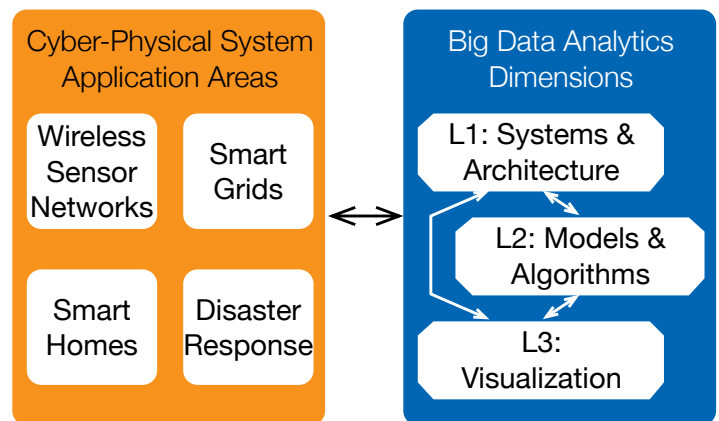

BIGDatA REU Program @

BIG Data Analytics for Cyber-physical Systems

This BIGDatA REU program provides funded learning and research opportunities to undergraduates to pursue future academic and career goals in Computing, especially in big data analytics for cyber-physical systems.

FUNDING for the 10-week opportunity includes

- ▶ \$5,000 stipend
- ▶ housing and meals
- ▶ roundtrip airfare to Las Cruces, NM

ACTIVITIES

- ▶ Creation of long-term partnerships among students.
- ▶ Enrichment through training workshops that develop research skills and prepare for graduate school.
- ▶ Visit companies and labs (Los Alamos National Lab, Sandia National Labs, White Sands Missile Range-Army Research Lab).
- ▶ Present research at conferences.

Research projects will involve combinations of Application Areas and Analytics Dimensions

APPLICATION

Eligibility: must be U.S. citizens, U.S. nationals, or permanent residents of the United States.

Application: <http://www.cs.nmsu.edu/reu/>